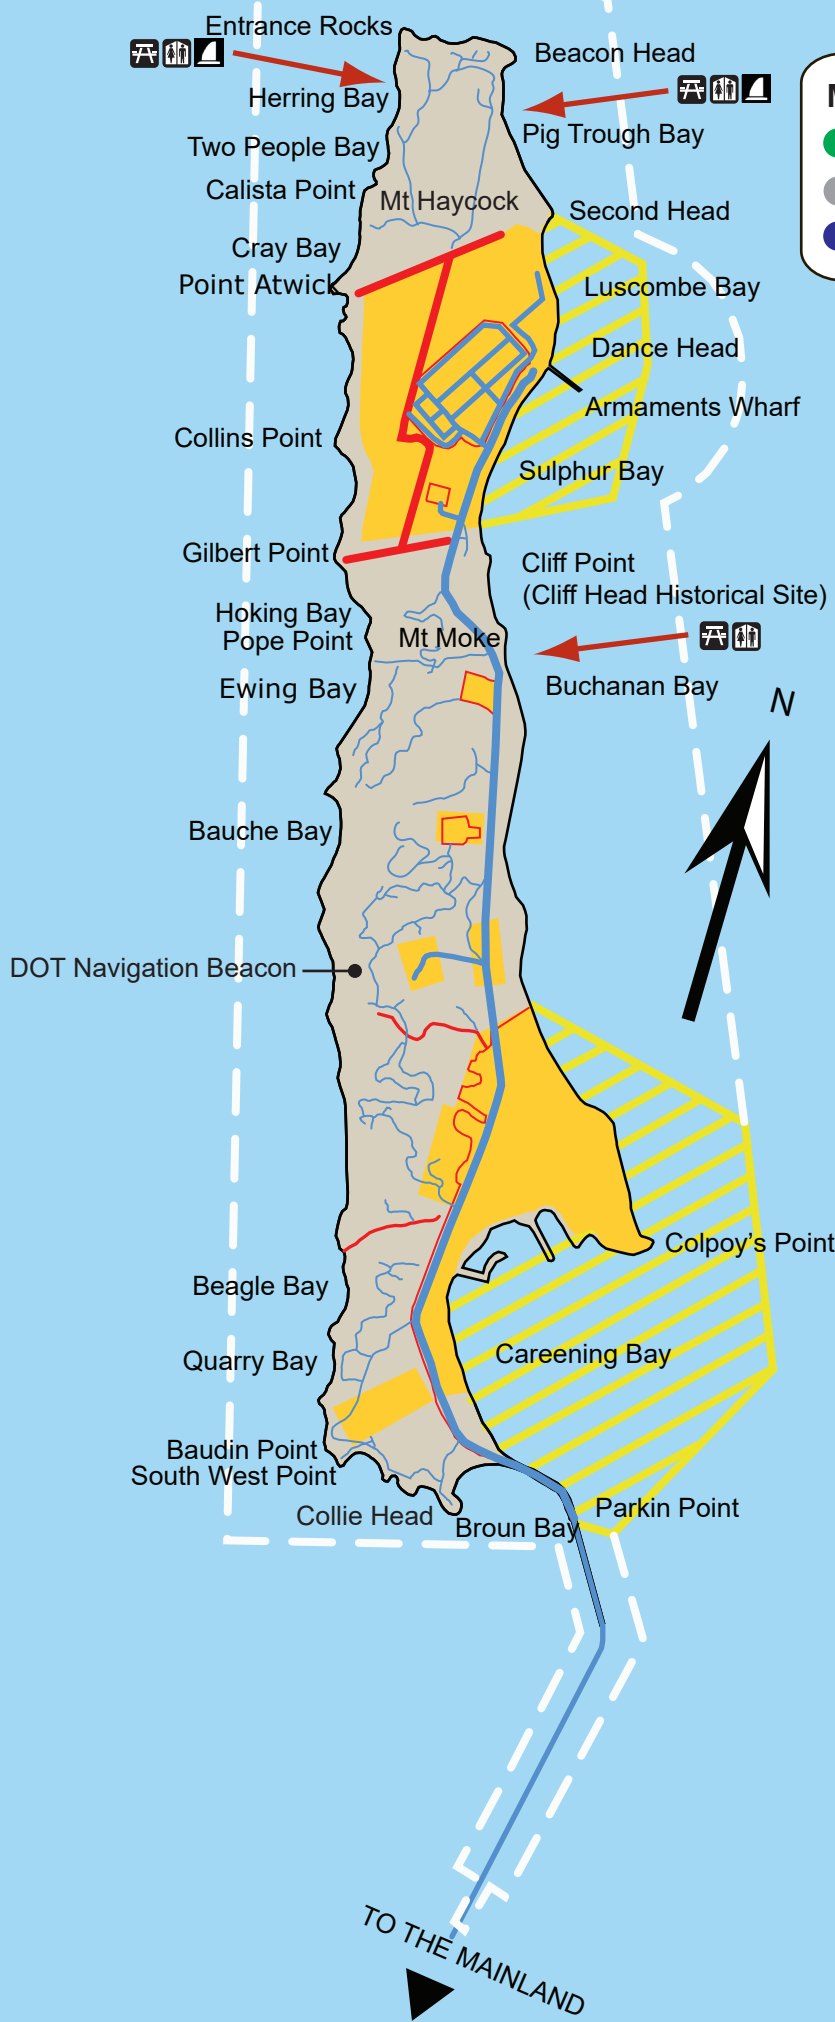

GARDEN ISLAND

NOT TO BE USED FOR NAVIGATIONAL PURPOSES

MOORING BUOY LEGEND

- GREEN up to 10 metres
- GREY up to 13 metres
- BLUE up to 17 metres (Pig Trough Bay only)

**GARDEN ISLAND
HMAS STIRLING
LEGEND**

- PUBLIC ACCESS
- PROHIBITED PUBLIC ACCESS
- CONTROLLED NAVAL WATERS
- CLOSED NAVAL WATERS
- MAIN ROADS
- TRACKS
- MAJOR STRATEGIC BREAK
- TOILET FACILITIES
- MOORING FACILITIES
- PICNIC AREA

TO THE MAINLAND