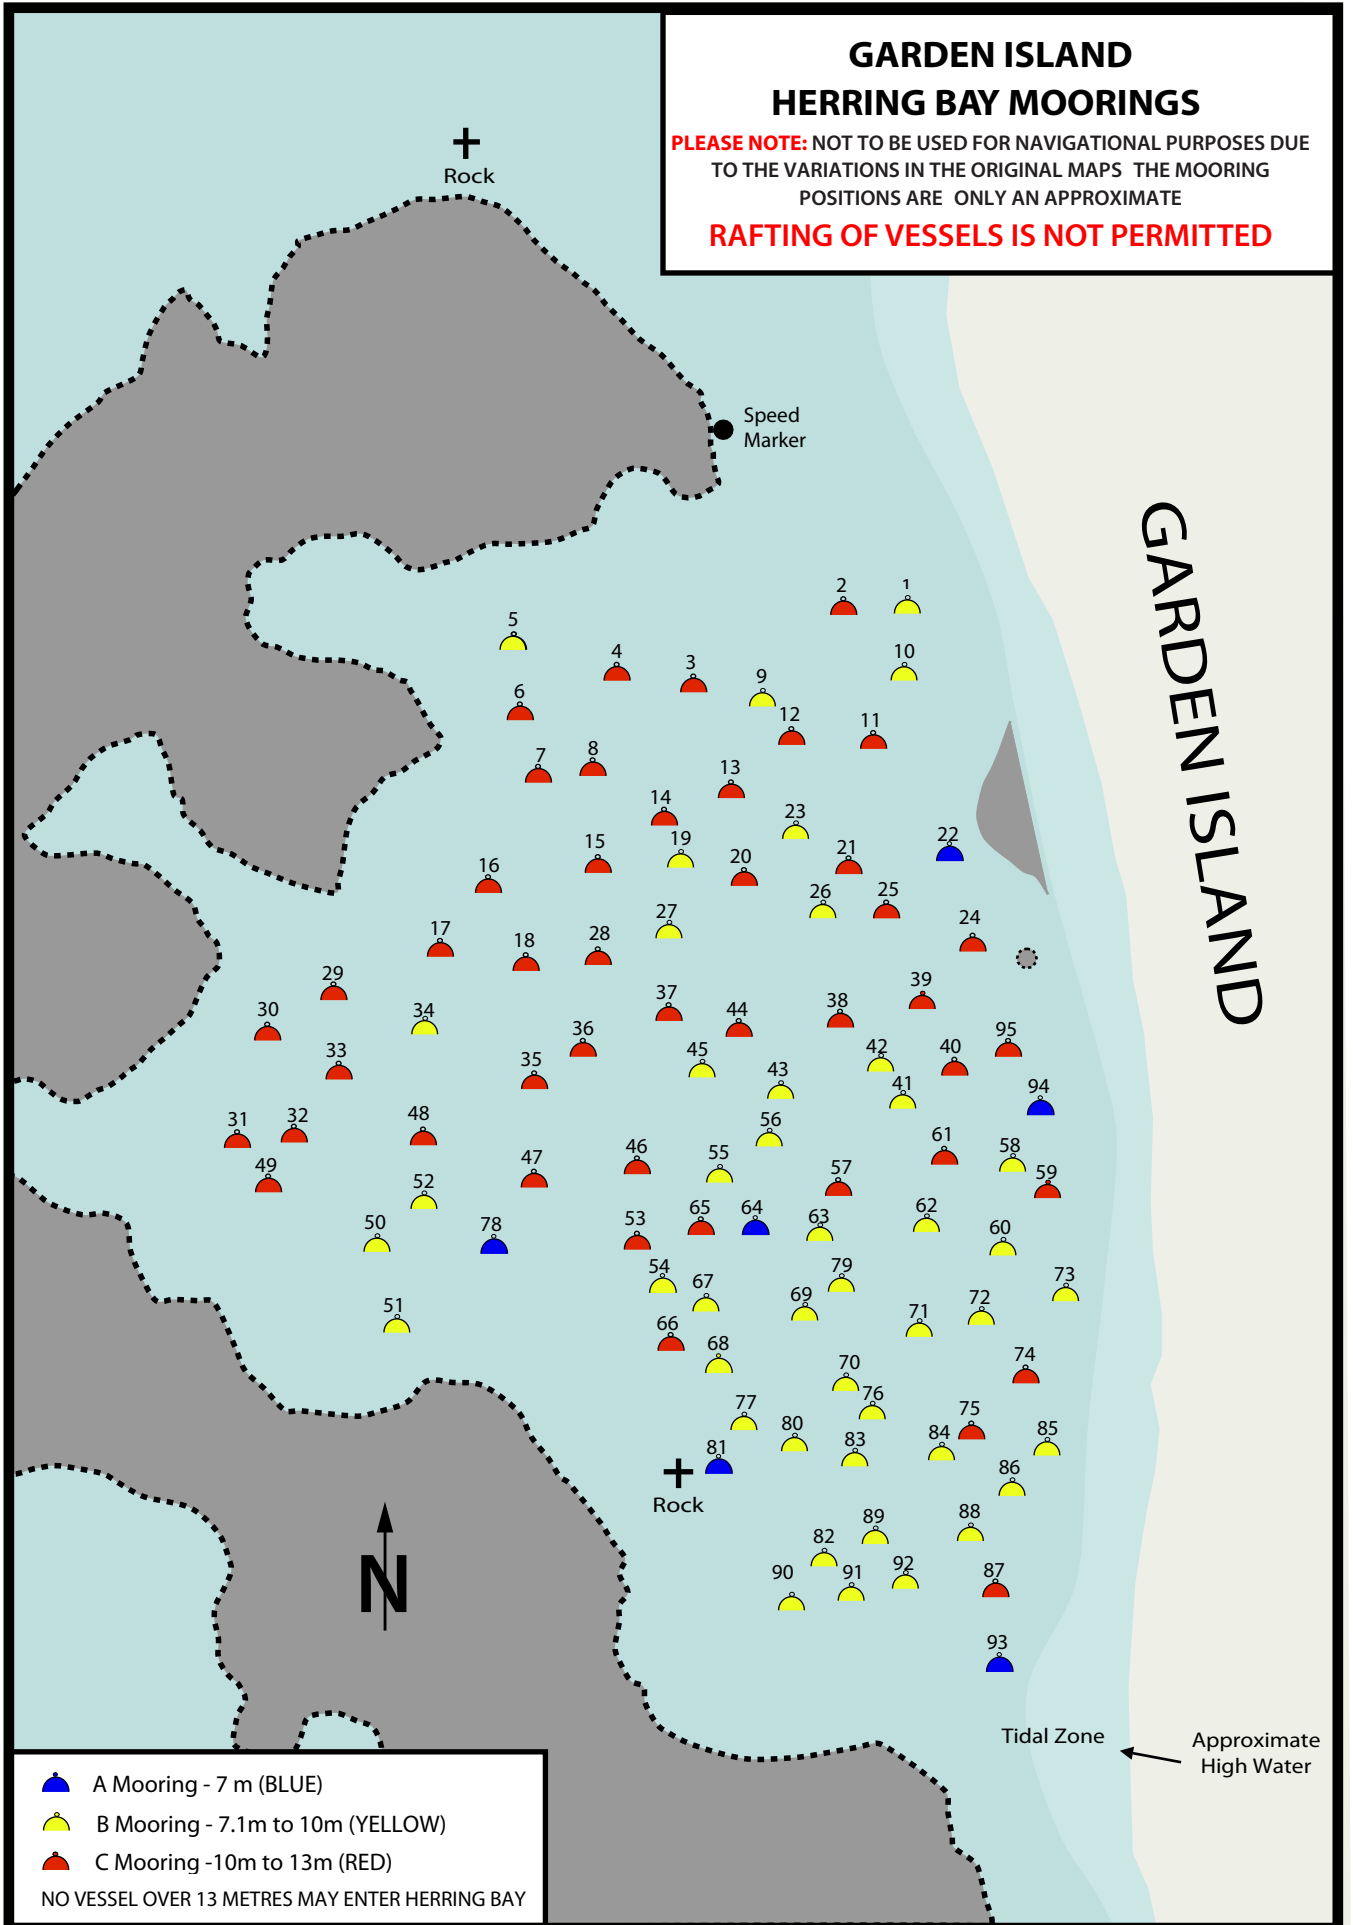

NOT TO BE USED FOR NAVIGATIONAL PURPOSES

## GARDEN ISLAND HERRING BAY MOORINGS

**PLEASE NOTE:** NOT TO BE USED FOR NAVIGATIONAL PURPOSES DUE TO THE VARIATIONS IN THE ORIGINAL MAPS THE MOORING POSITIONS ARE ONLY AN APPROXIMATE

**RAFTING OF VESSELS IS NOT PERMITTED**

-  A Mooring - 7 m (BLUE)
  -  B Mooring - 7.1m to 10m (YELLOW)
  -  C Mooring - 10m to 13m (RED)
- NO VESSEL OVER 13 METRES MAY ENTER HERRING BAY

**NOT TO BE USED FOR NAVIGATIONAL PURPOSES**

## GARDEN ISLAND PIG TROUGH BAY MOORINGS

**PLEASE NOTE:** NOT TO BE USED FOR NAVIGATIONAL PURPOSES DUE TO THE VARIATIONS IN THE ORIGINAL MAPS THE MOORING POSITIONS ARE ONLY AN APPROXIMATE

**RAFTING OF VESSELS IS NOT PERMITTED**