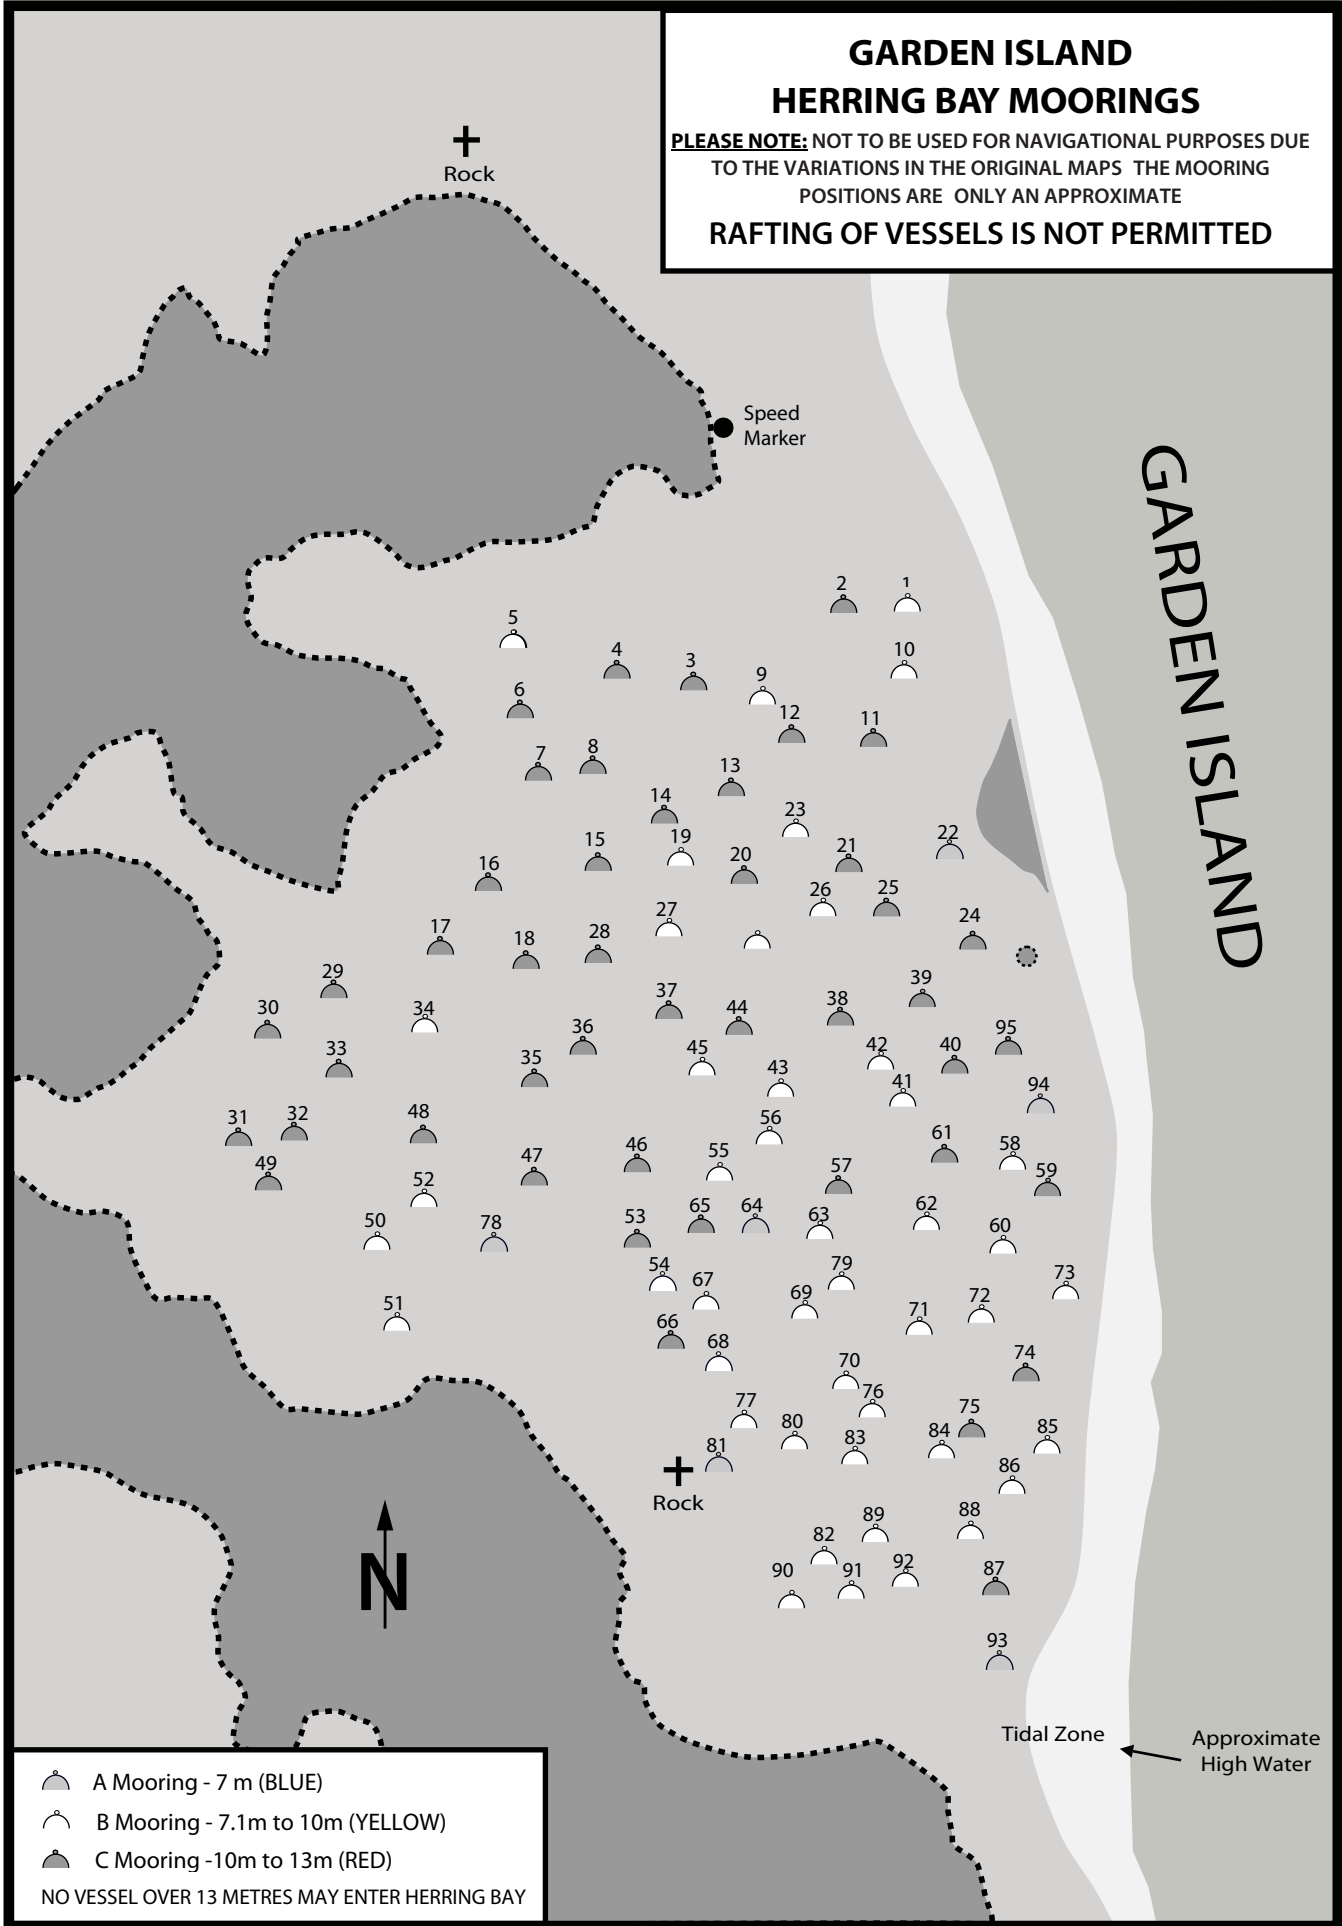

NOT TO BE USED FOR NAVIGATIONAL PURPOSES

GARDEN ISLAND HERRING BAY MOORINGS

PLEASE NOTE: NOT TO BE USED FOR NAVIGATIONAL PURPOSES DUE TO THE VARIATIONS IN THE ORIGINAL MAPS THE MOORING POSITIONS ARE ONLY AN APPROXIMATE
RAFTING OF VESSELS IS NOT PERMITTED

GARDEN ISLAND

-  A Mooring - 7 m (BLUE)
 -  B Mooring - 7.1m to 10m (YELLOW)
 -  C Mooring - 10m to 13m (RED)
- NO VESSEL OVER 13 METRES MAY ENTER HERRING BAY

NOT TO BE USED FOR NAVIGATIONAL PURPOSES

GARDEN ISLAND

PIG TROUGH BAY MOORINGS

PLEASE NOTE: NOT TO BE USED FOR NAVIGATIONAL PURPOSES DUE TO THE VARIATIONS IN THE ORIGINAL MAPS THE MOORING POSITIONS ARE ONLY AN APPROXIMATE

RAFTING OF VESSELS IS NOT PERMITTED